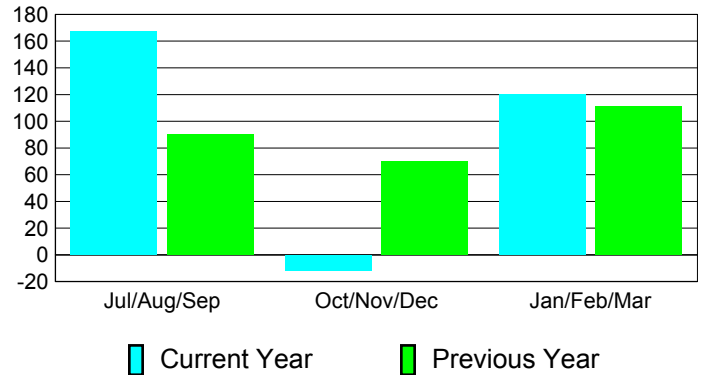

Gender Comparison 2010-2011

Jul/Aug/Sep

Oct/Nov/Dec

Jan/Feb/Mar

Male

Female