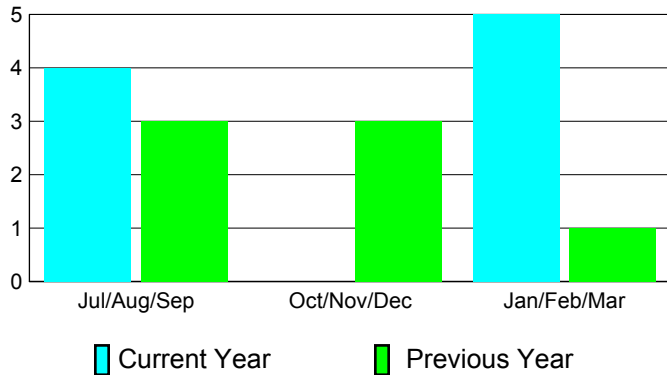

2010-2011 GMT Reports for District (or Undistricted) **District 307 A2**

GMT: **Doctor DATUK K NAGARATN**, Location: **INDONESIA**

GMT CA: **7**

CLUBS

**Club Results
2010-2011**

**Clubs
2009-2010**

Month	New Club Goal	Actual New Clubs	Actual Dropped Clubs	Gain/Loss of Clubs	Gain/Loss of Clubs
Jul/Aug/Sep	1	5	-1	4	3
Oct/Nov/Dec	1	0	0	0	3
Jan/Feb/Mar	1	5	0	5	1
Totals	3	10	-1	9	7

Club Results 2010-2011

Goal, New, Dropped, Gain/Loss

Comparison of Club Gain/Loss

Current Year Compared to the Previous Year

YTD Status Quo Clubs 2010-2011

Status Quo Clubs Compared to Status Quo Members

MEMBERSHIP

**Membership Results
2010-2011**

**Membership
2009-2010**

Month	Net Memb Goal	Actual New Memb	Actual Dropped Memb	Gain/Loss of Memb	Gain/Loss of Memb
Jul/Aug/Sep	25	231	-64	167	90
Oct/Nov/Dec	60	25	-37	-12	70
Jan/Feb/Mar	35	140	-20	120	111
Totals	120	396	-121	275	271

Membership Results 2010-2011

Goal, New, Dropped, Gain/Loss

Comparison of Membership Gain/Loss

Current Year Compared to the Previous Year

Gender Comparison 2010-2011

Jul/Aug/Sep

Oct/Nov/Dec

Jan/Feb/Mar

Male

Female