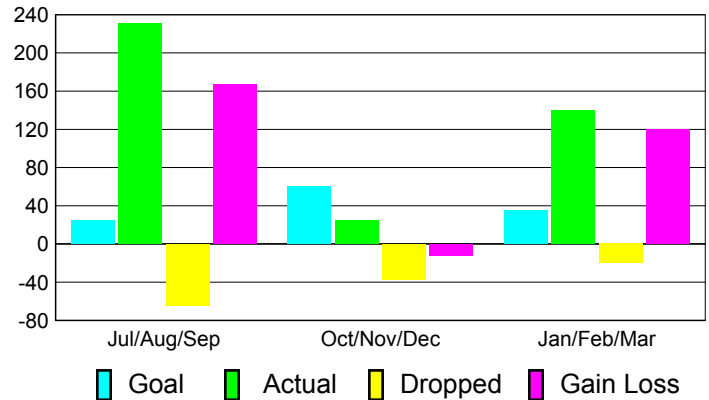

### YTD Status Quo Clubs 2010-2011

Status Quo Clubs Compared to Status Quo Members

## MEMBERSHIP

**Membership Results  
2010-2011**

**Membership  
2009-2010**

Month	Net Memb Goal	Actual New Memb	Actual Dropped Memb	Gain/Loss of Memb	Gain/Loss of Memb
Jul/Aug/Sep	25	231	-64	167	90
Oct/Nov/Dec	60	25	-37	-12	70
Jan/Feb/Mar	35	140	-20	120	111
<b>Totals</b>	<b>120</b>	<b>396</b>	<b>-121</b>	<b>275</b>	<b>271</b>

### Membership Results 2010-2011

Goal, New, Dropped, Gain/Loss

### Comparison of Membership Gain/Loss

Current Year Compared to the Previous Year