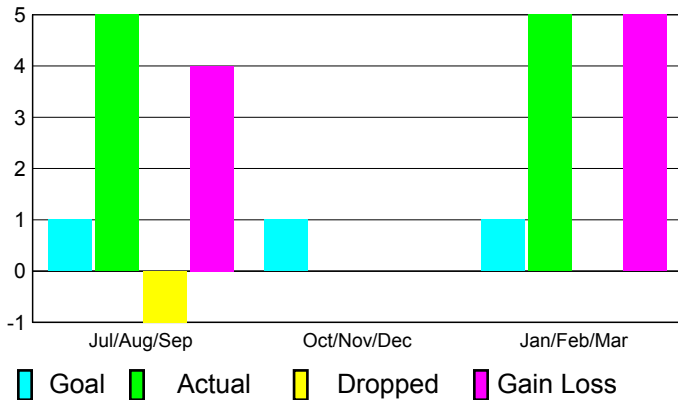

## CLUBS

**Club Results  
2010-2011**

**Clubs  
2009-2010**

Month	New Club Goal	Actual New Clubs	Actual Dropped Clubs	Gain/Loss of Clubs	Gain/Loss of Clubs
Jul/Aug/Sep	1	5	-1	4	3
Oct/Nov/Dec	1	0	0	0	3
Jan/Feb/Mar	1	5	0	5	1
<b>Totals</b>	<b>3</b>	<b>10</b>	<b>-1</b>	<b>9</b>	<b>7</b>

### Club Results 2010-2011

Goal, New, Dropped, Gain/Loss

### Comparison of Club Gain/Loss

Current Year Compared to the Previous Year